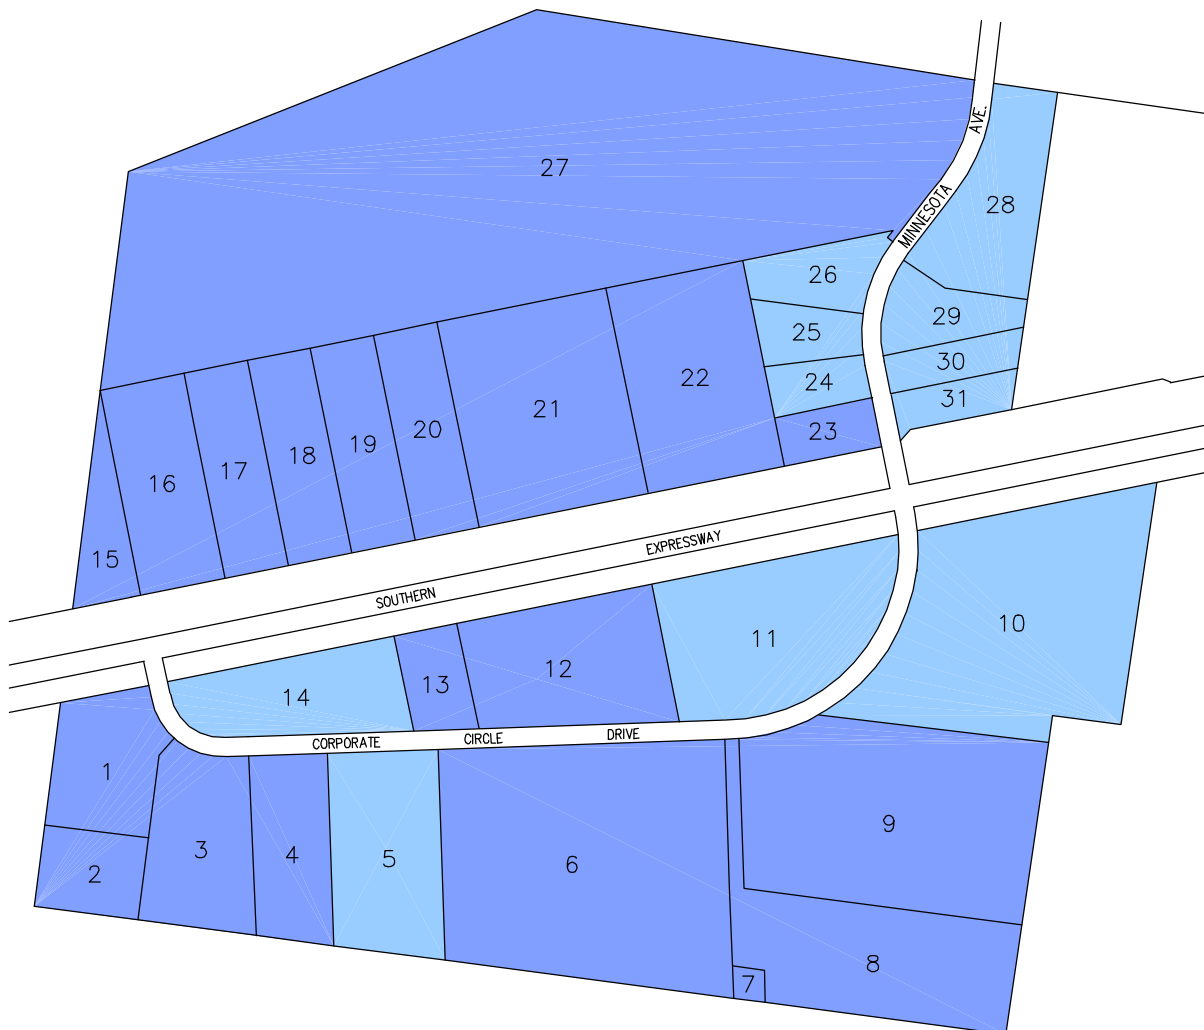

SIX THIRTY INDUSTRIAL PARK

- | | | | |
|----|---|----|-----------------------------|
| 1 | 1st Tire and Wheel | 16 | Day Transfer Co. |
| 2 | Detention Basin | 17 | Southeast Fabricating |
| 3 | Marine Equipment Management Corporation | 18 | Federal Express |
| 4 | Charter Communication | 19 | Cape Central Publishing |
| 5 | Vacant ±5.0 Ac. | 20 | Rental Service Corporation |
| 6 | Dana Corporation | 21 | Ryder Truck Lines |
| 7 | City of Cape Girardeau | 22 | All American Homes |
| 8 | Mid South Steel Products | 23 | Genex |
| 9 | City of Cape Girardeau | 24 | Vacant ±1.1 Ac. |
| 10 | Vacant ±12.1 Ac. | 25 | Vacant ±1.3 Ac. |
| 11 | Vacant ±7.0 Ac. | 26 | Vacant ±1.6 Ac. |
| 12 | Jim Wilson Co. | 27 | Brenda Kay Construction Co. |
| 13 | Cottner Electric | 28 | Vacant ±3.9 Ac. |
| 14 | Vacant ±3.9 Ac. | 29 | Vacant ±1.6 Ac. |
| 15 | Mo. Power Transmission | 30 | Vacant ±1.1 Ac. |
| | | 31 | Vacant ±1.0 Ac. |