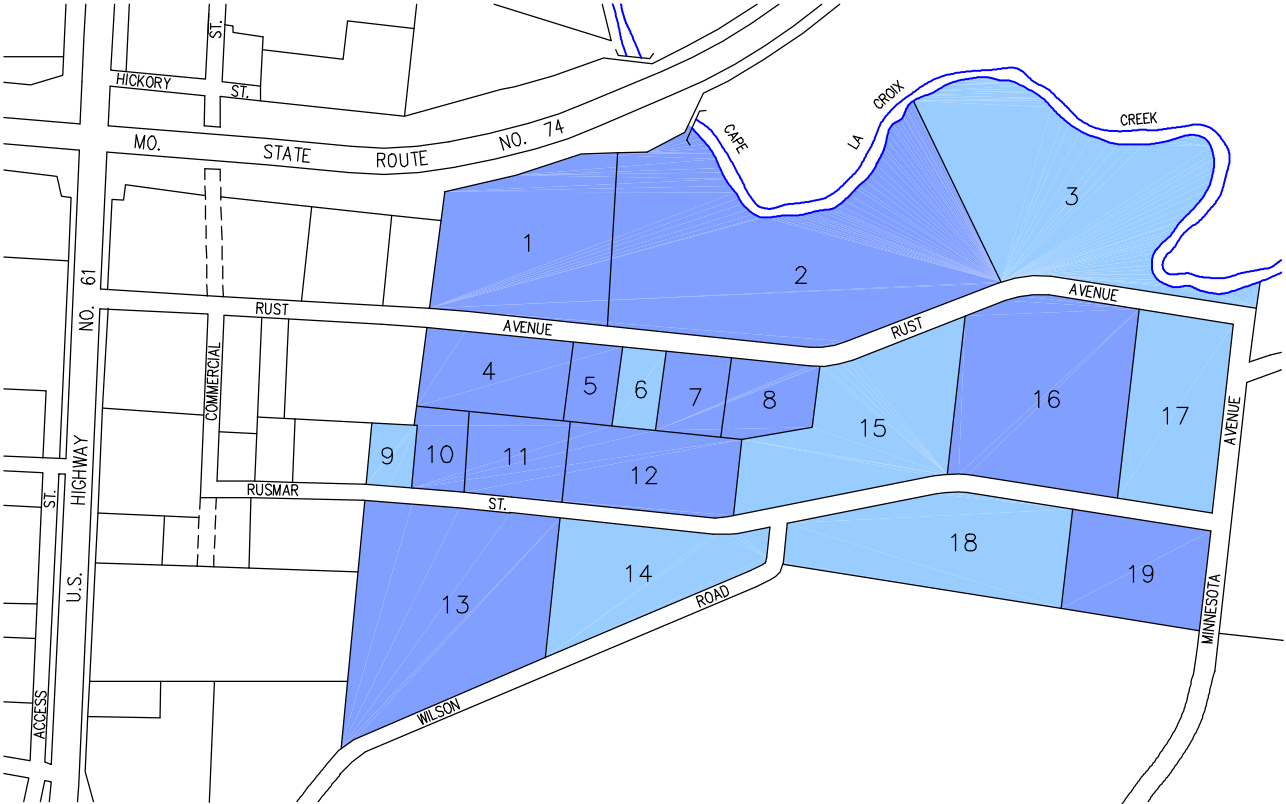

RUST AVENUE INDUSTRIAL PARK

- | | |
|----------------------------|-----------------------------|
| 1 River Eagle Distributing | 11 ABC Supply |
| 2 Blattner Steel Co. | 12 Industrial Systems |
| 3 Vacant ±8.3 Ac. | 13 Terra Dynamics |
| 4 2137 | 14 Vacant ±3.7 Ac. |
| 5 Ceiling Supply | 15 Vacant ±5.4 Ac. |
| 6 Vacant ±0.8 Ac. | 16 D&K Healthcare Resources |
| 7 Aluma Kraft Sales | 17 Vacant ±3.9 Ac. |
| 8 New Building | 18 Vacant ±5.0 Ac. |
| 9 Vacant ±0.5 Ac. | 19 Kidd Oil Co. |
| 10 C.J. Seyer's Garage | |