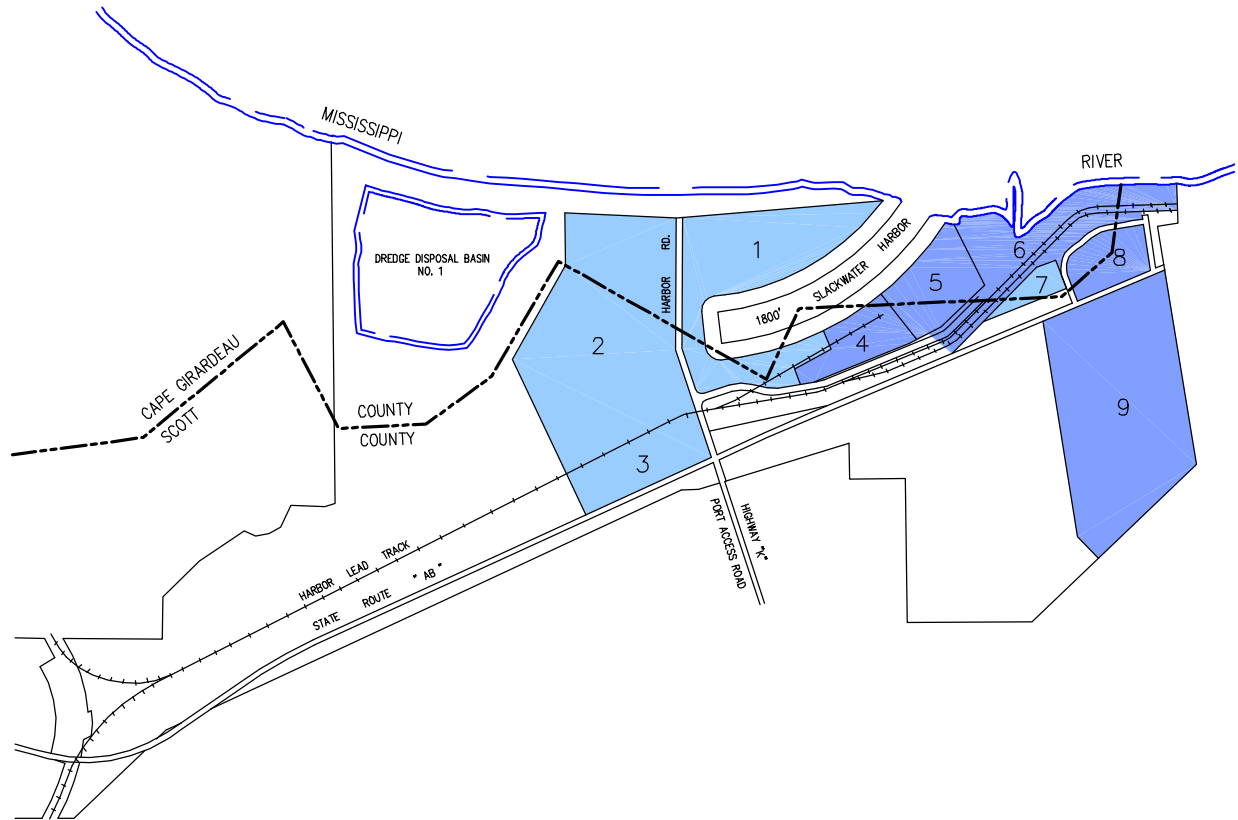

# SOUTHEAST MISSOURI REGIONAL PORT

- 1 Vacant ±6.00 Ac.
- 2 Vacant ±30.00 Ac.
- 3 Vacant ±6.00 Ac.
- 4 Girardeau Stevedores & Contractors, Inc.
- 5 Midwest Agri-Chemico, Inc. & First Missouri Terminals
- 6 Consolidated Grain & Barge
- 7 Vacant ±2.00 Ac.
- 8 Missouri Fibre Corporation
- 9 Missouri Fibre Corporation