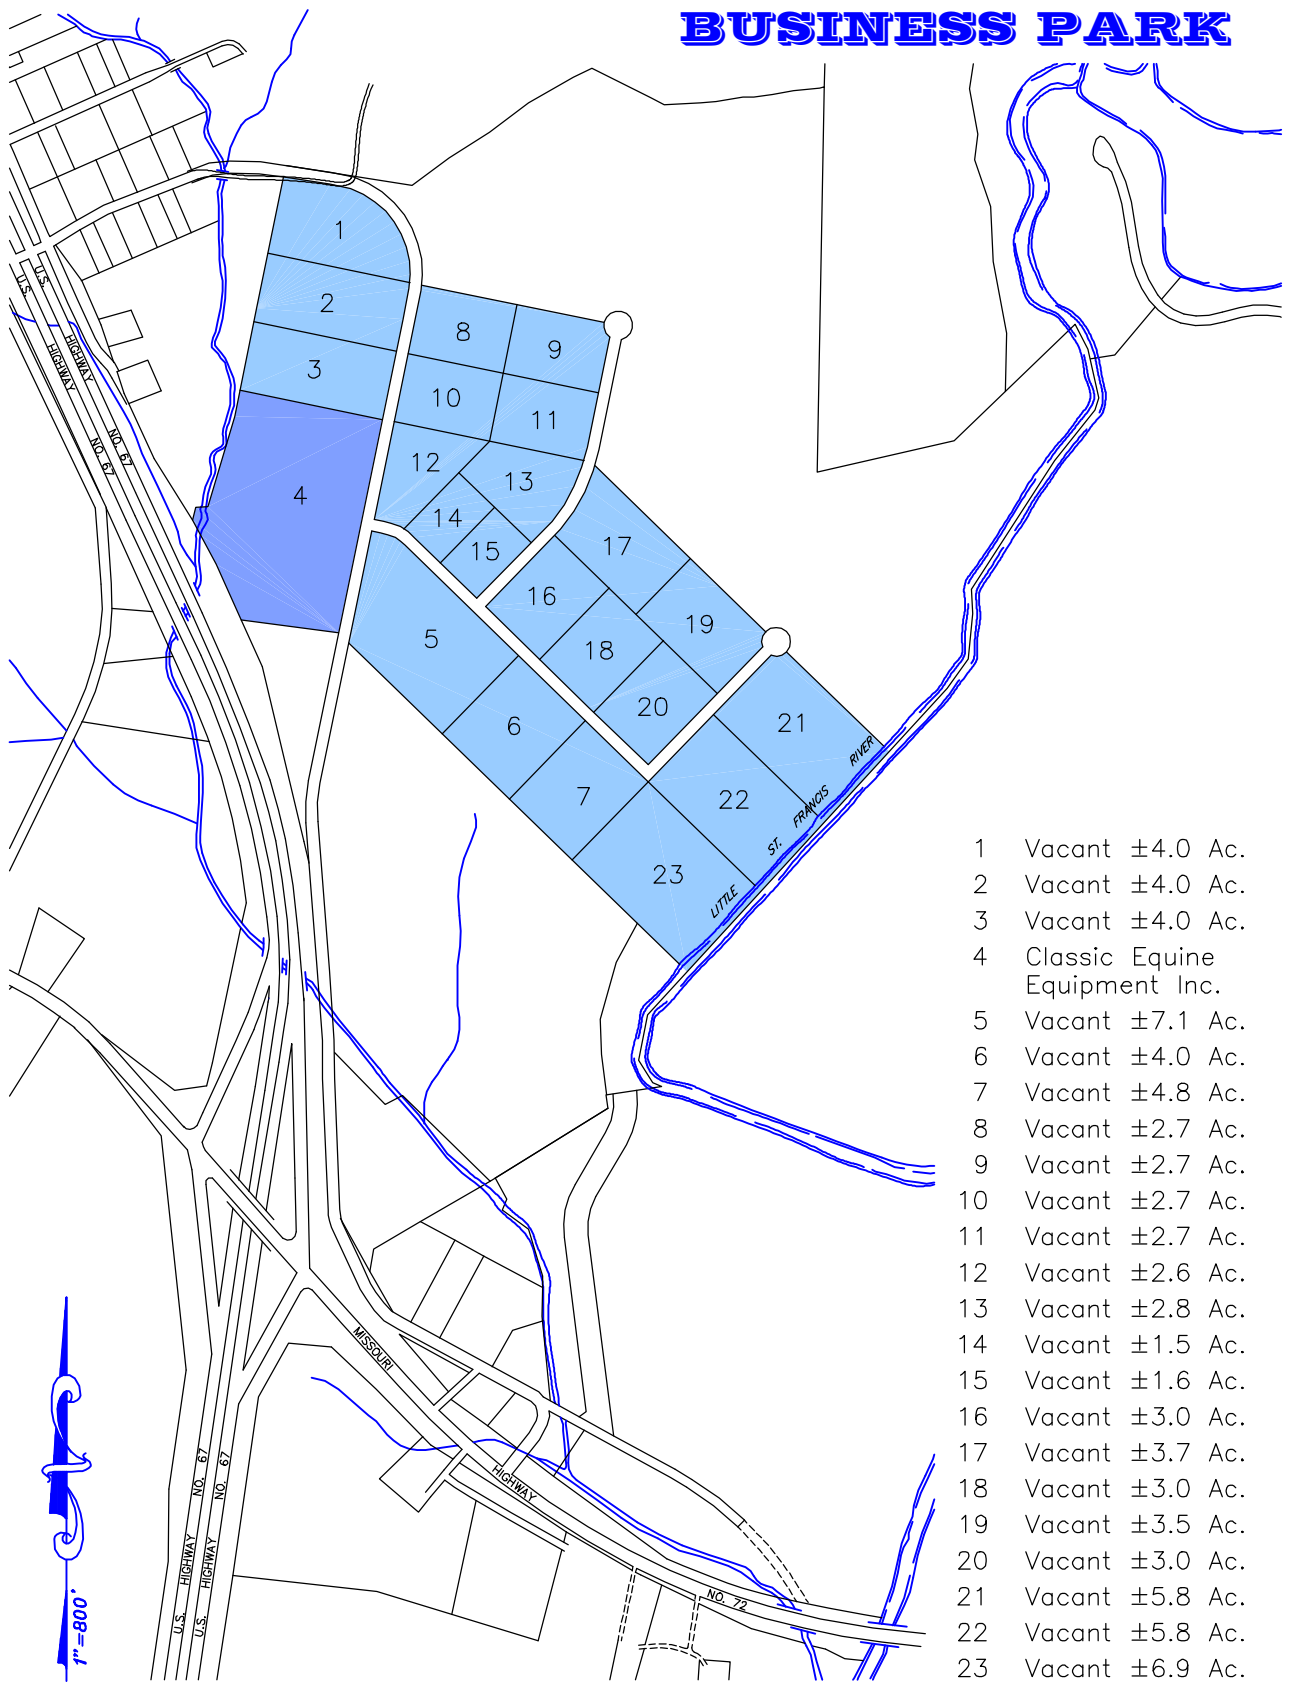

# FREDERICKTOWN BUSINESS PARK

- 1 Vacant ±4.0 Ac.
- 2 Vacant ±4.0 Ac.
- 3 Vacant ±4.0 Ac.
- 4 Classic Equine Equipment Inc.
- 5 Vacant ±7.1 Ac.
- 6 Vacant ±4.0 Ac.
- 7 Vacant ±4.8 Ac.
- 8 Vacant ±2.7 Ac.
- 9 Vacant ±2.7 Ac.
- 10 Vacant ±2.7 Ac.
- 11 Vacant ±2.7 Ac.
- 12 Vacant ±2.6 Ac.
- 13 Vacant ±2.8 Ac.
- 14 Vacant ±1.5 Ac.
- 15 Vacant ±1.6 Ac.
- 16 Vacant ±3.0 Ac.
- 17 Vacant ±3.7 Ac.
- 18 Vacant ±3.0 Ac.
- 19 Vacant ±3.5 Ac.
- 20 Vacant ±3.0 Ac.
- 21 Vacant ±5.8 Ac.
- 22 Vacant ±5.8 Ac.
- 23 Vacant ±6.9 Ac.