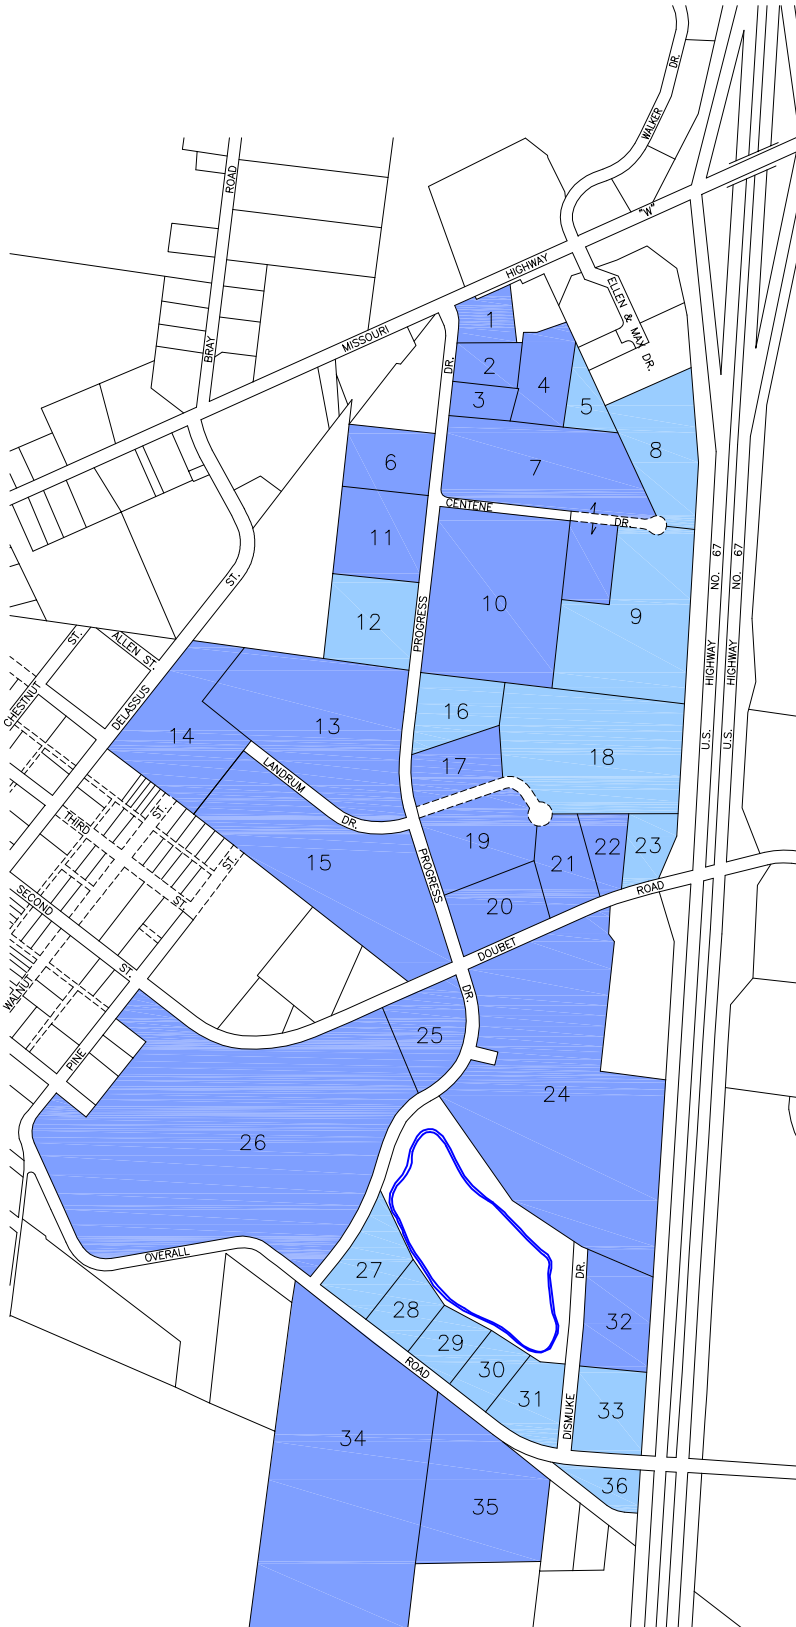

FARMINGTON WEST INDUSTRIAL PARK

- 1 Data Dash
- 2 AO Employment
- 3 USDA
- 4 MO Dept. of Conservation
- 5 Vacant ±0.9 Ac.
- 6 Lead One
- 7 Centene
- 8 Vacant ±3.7 Ac.
- 9 Vacant ±7.2 Ac.
- 10 Mocap/Pacom LLC
- 11 State Office Building
- 12 Vacant ±3.0 Ac.
- 13 Pepsi Cola
- 14 Accent
- 15 Botkin Lumber
- 16 Vacant ±2.1 Ac.
- 17 Schwan's Foods
- 18 Vacant ±8.2 Ac.
- 19 Smith Motor Freight
- 20 MO Natural Gas/Aramark
- 21 Farmington Machine Shop
- 22 Frito Lay
- 23 Vacant ±1.2 Ac.
- 24 Play Power
- 25 AT&T
- 26 SR Products
- 27 Vacant ±2.2 Ac.
- 28 Vacant ±1.4 Ac.
- 29 Vacant ±1.3 Ac.
- 30 Vacant ±1.3 Ac.
- 31 Vacant ±1.8 Ac.
- 32 IDA
- 33 Vacant ±2.3 Ac.
- 34 Ozark Steel
- 35 Hood's
- 36 Vacant ±0.9 Ac.